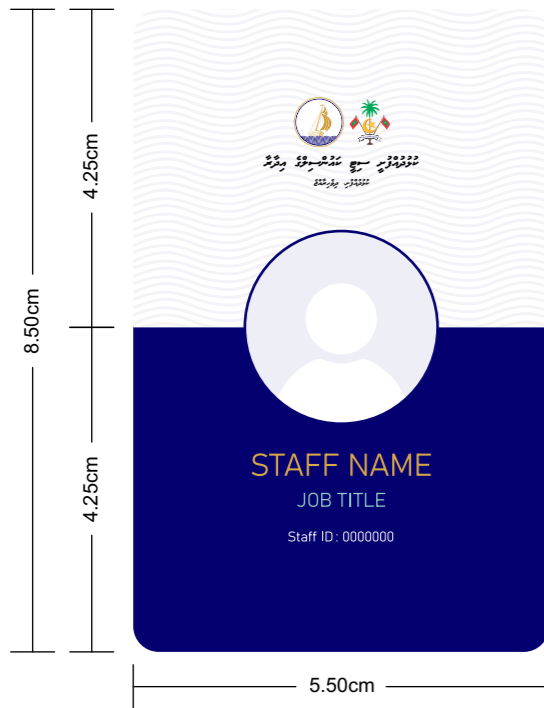

Front

Back

Staff Card Details

Font: Bahnschrift (regular)

Color Codes: #EBC063, #050070, #8FC8C2

Material: RFID Card

Card Length: 8.5cm

Card Width: 5.5cm

Front

Back