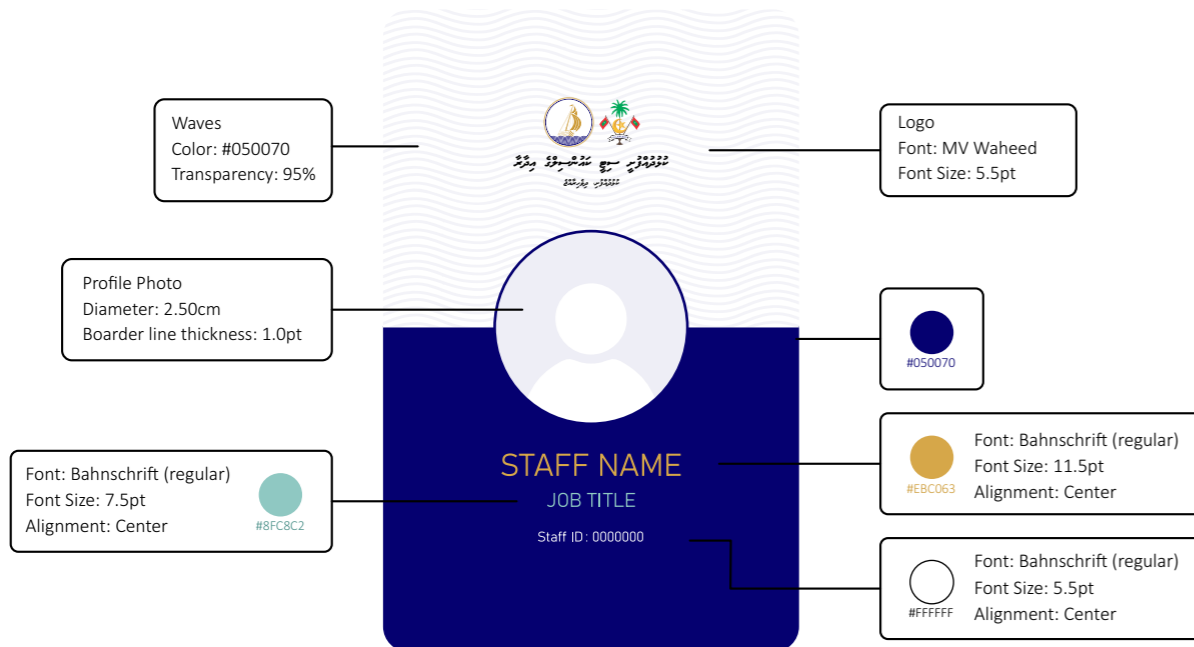

Front

Back

Staff Card Details

Font: Bahnschrift (regular)

Color Codes: #EBC063, #050070, #8FC8C2

Material: RFID Card

Card Length: 8.5cm

Card Width: 5.5cm

Front

Back